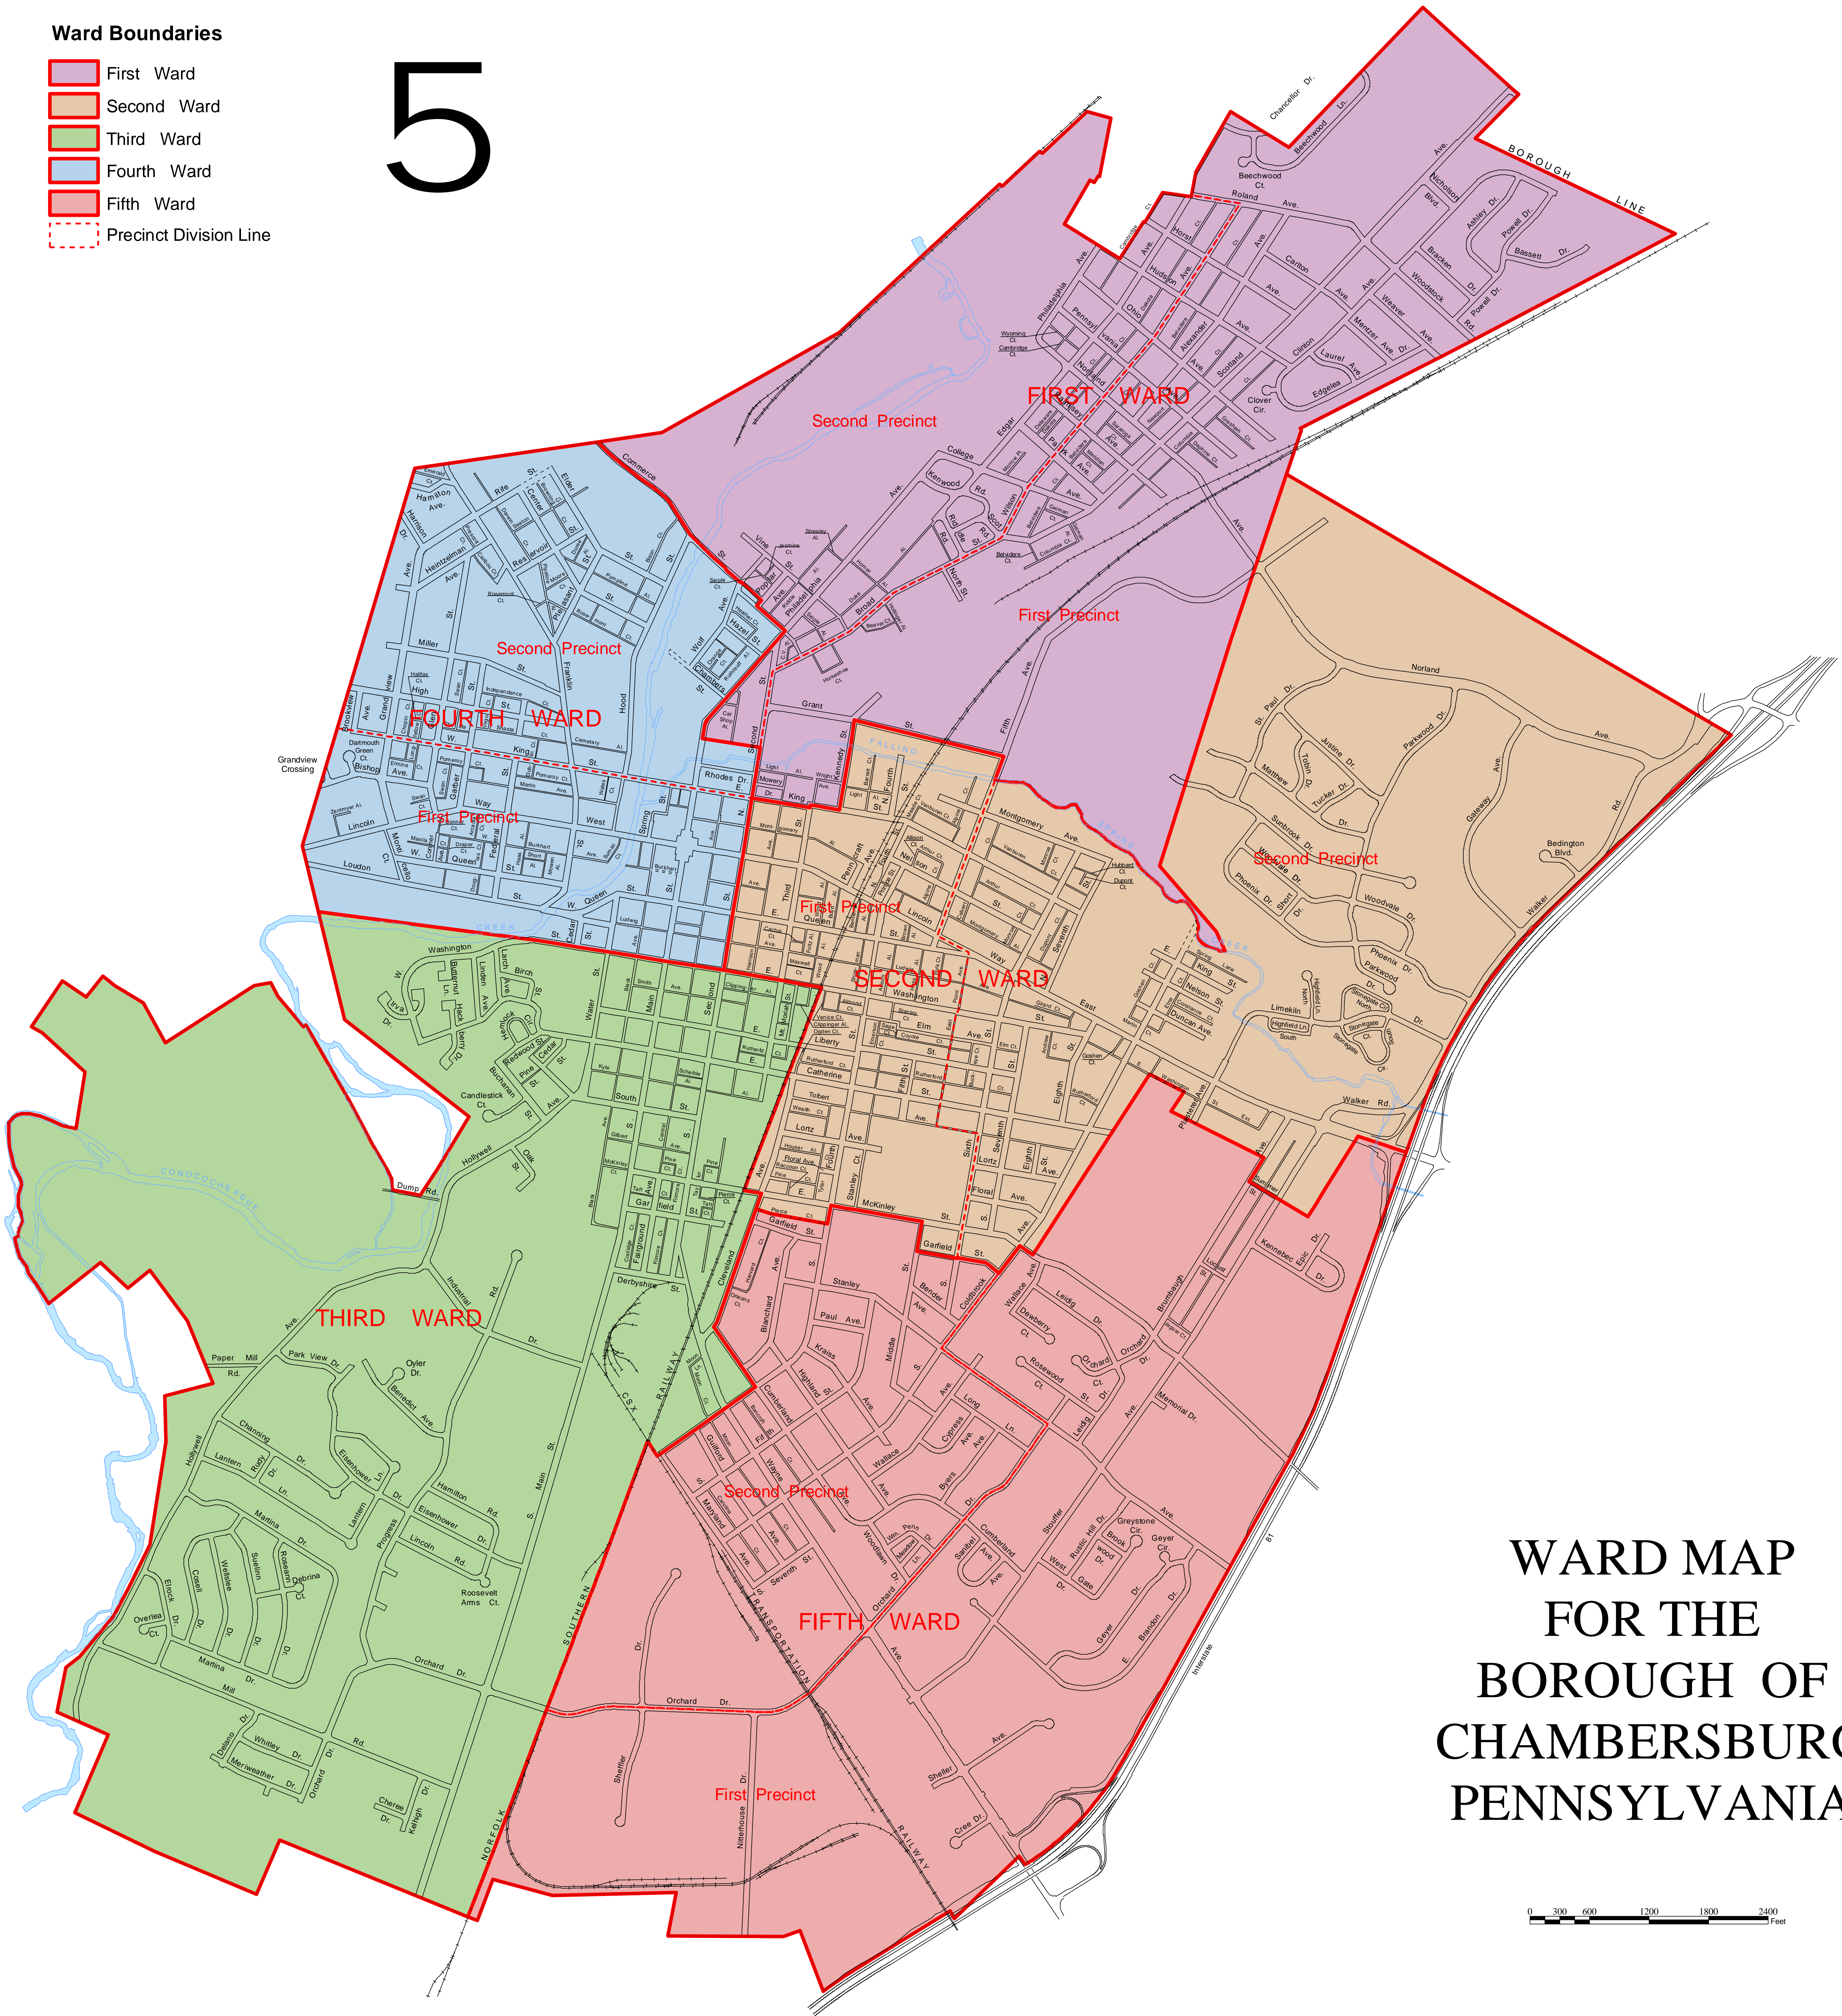

LEGEND

Ward Boundaries

- First Ward
- Second Ward
- Third Ward
- Fourth Ward
- Fifth Ward
- Precinct Division Line

5

**WARD MAP
FOR THE
BOROUGH OF
CHAMBERSBURG
PENNSYLVANIA**

0 300 600 1200 1800 2400 Feet