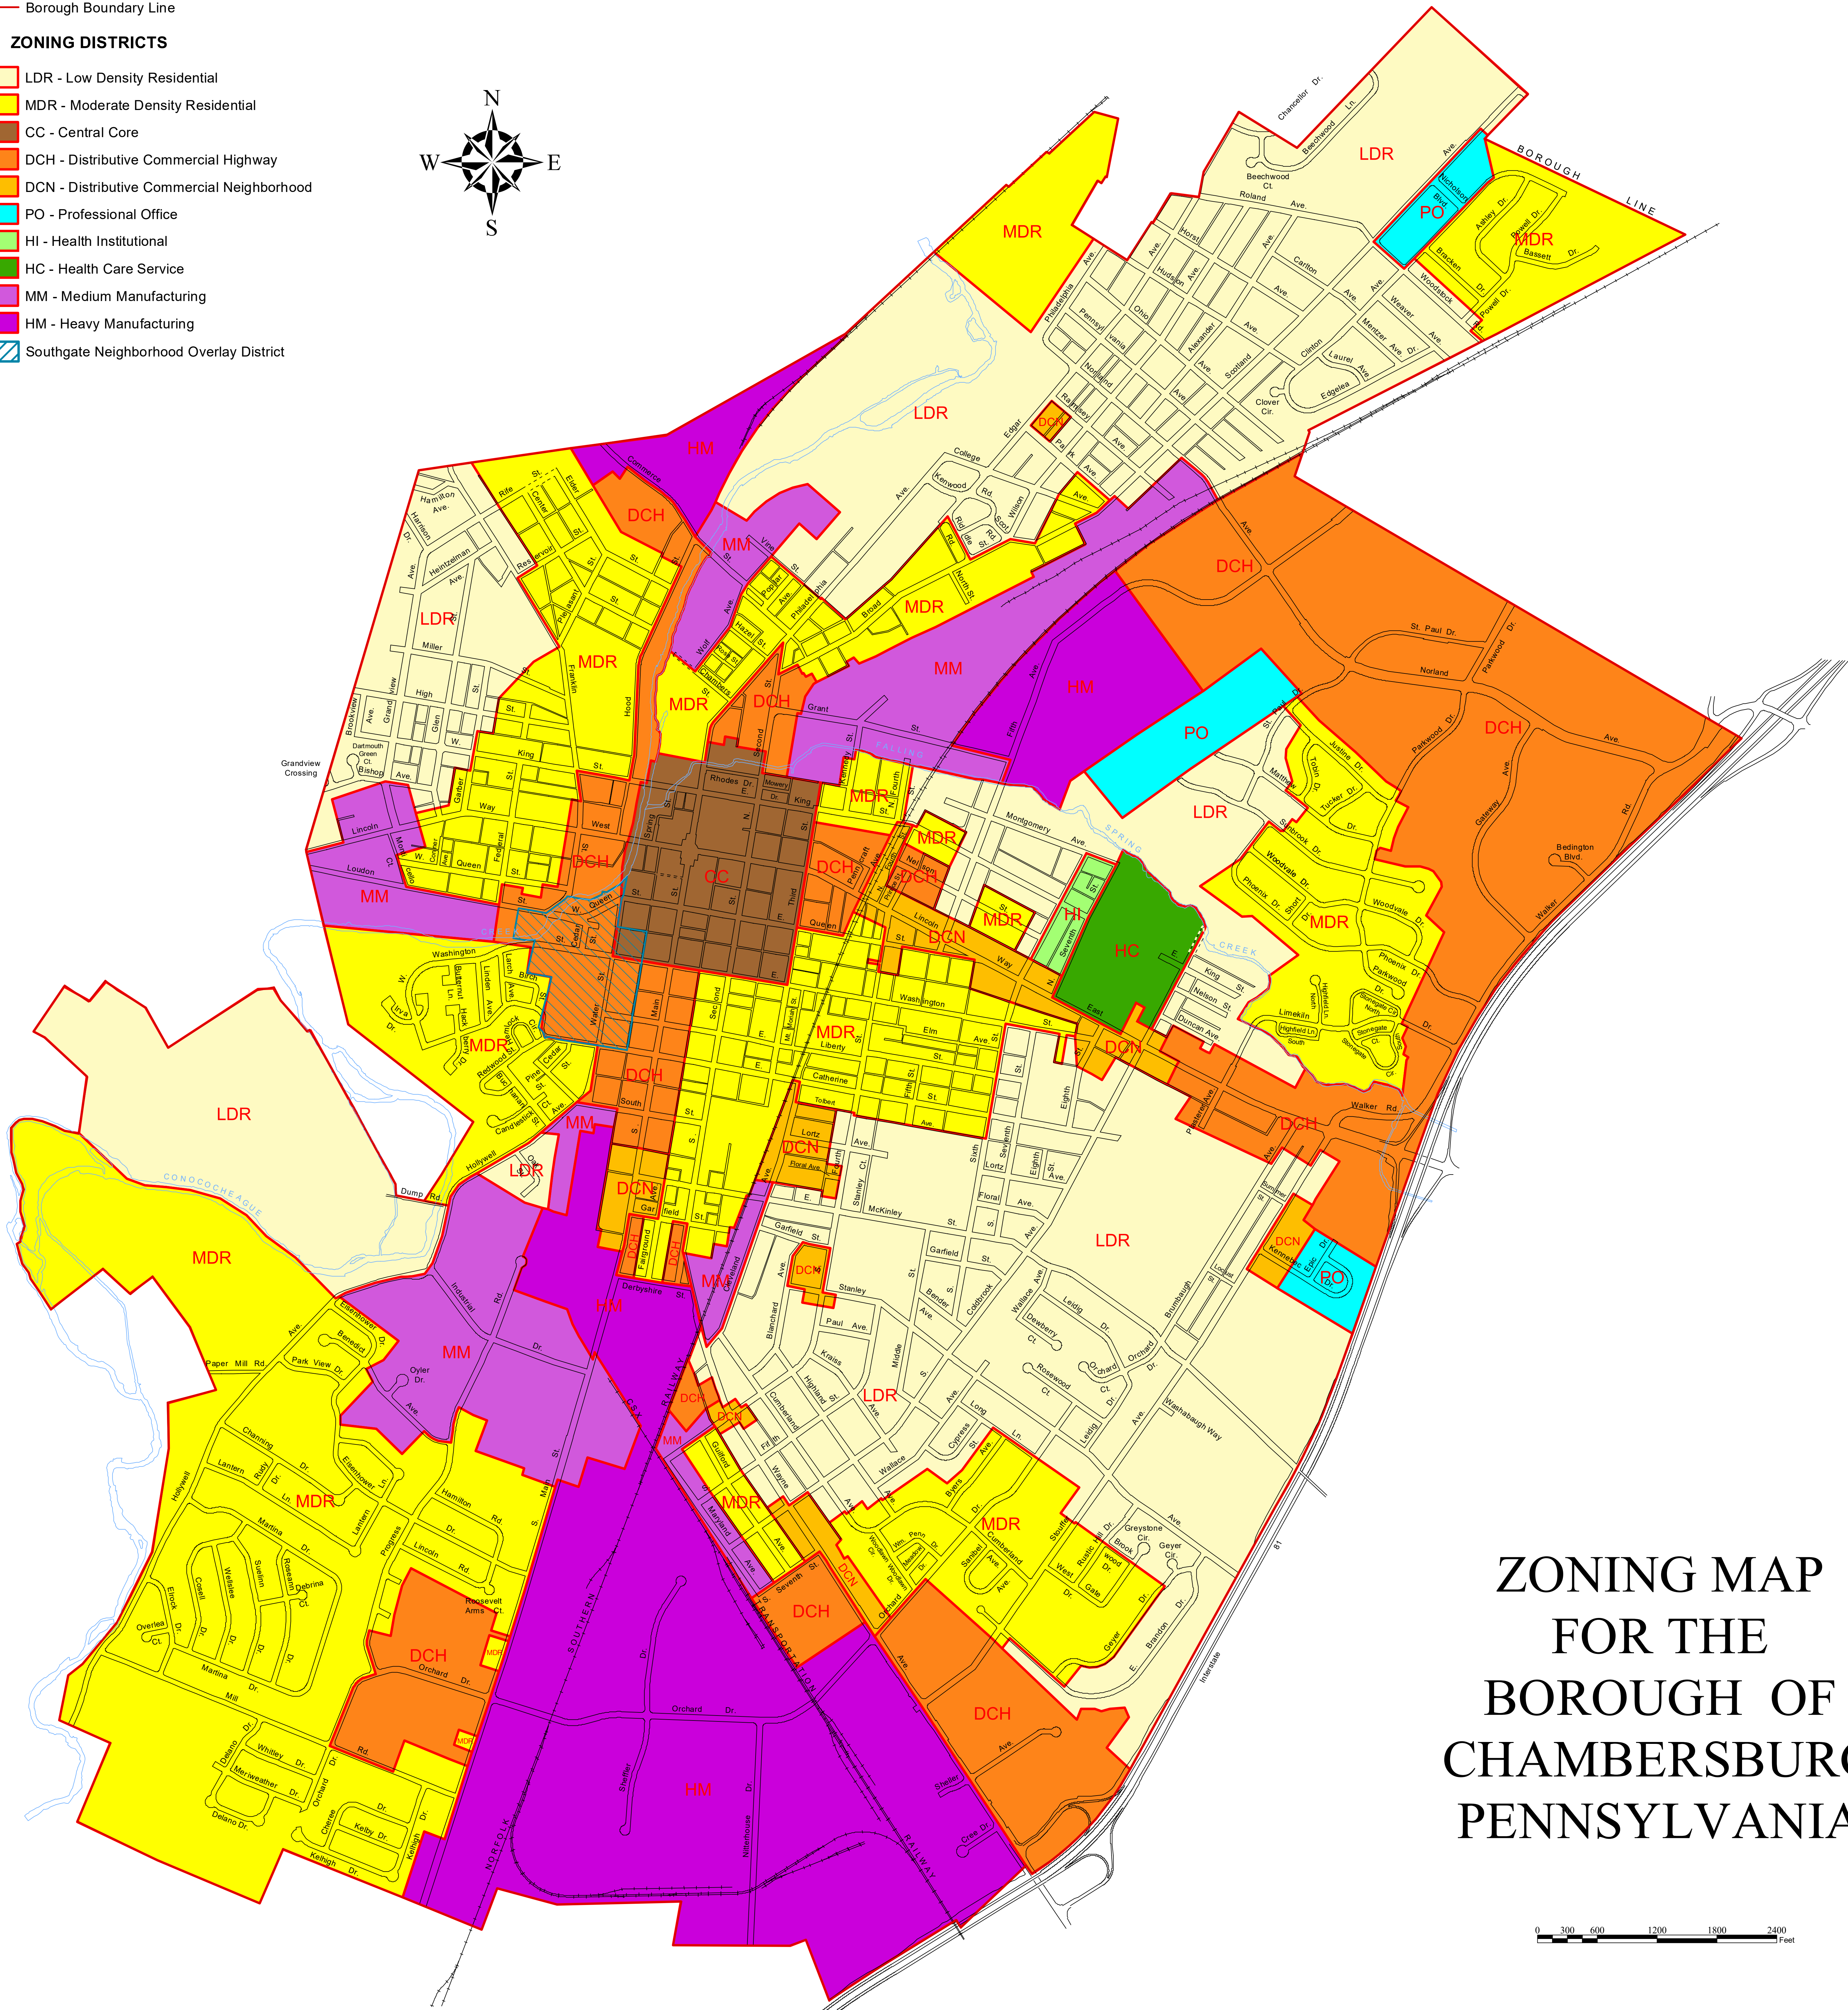

**LEGEND**

— Borough Boundary Line

**ZONING DISTRICTS**

- LDR - Low Density Residential
- MDR - Moderate Density Residential
- CC - Central Core
- DCH - Distributive Commercial Highway
- DCN - Distributive Commercial Neighborhood
- PO - Professional Office
- HI - Health Institutional
- HC - Health Care Service
- MM - Medium Manufacturing
- HM - Heavy Manufacturing
- Southgate Neighborhood Overlay District

**ZONING MAP  
FOR THE  
BOROUGH OF  
CHAMBERSBURG  
PENNSYLVANIA**